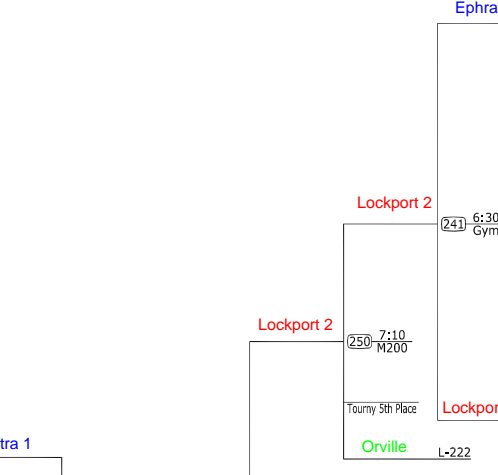

Lancaster, PA

Double Elimination Winner's Bracket

Genesis ~ Esther
2011 Bible Quiz
Tournament Champions
Petra 1
Tournament Runner-Up
Calvary 3

Double Elimination Second Chance

- COLOR LEGEND**
- Virginia - 2 teams
 - West Liberty - 7 teams
 - Wayne County - 6 teams
 - Northwest Ohio - 15 teams
 - Atlantic Coast Conf - 47 teams